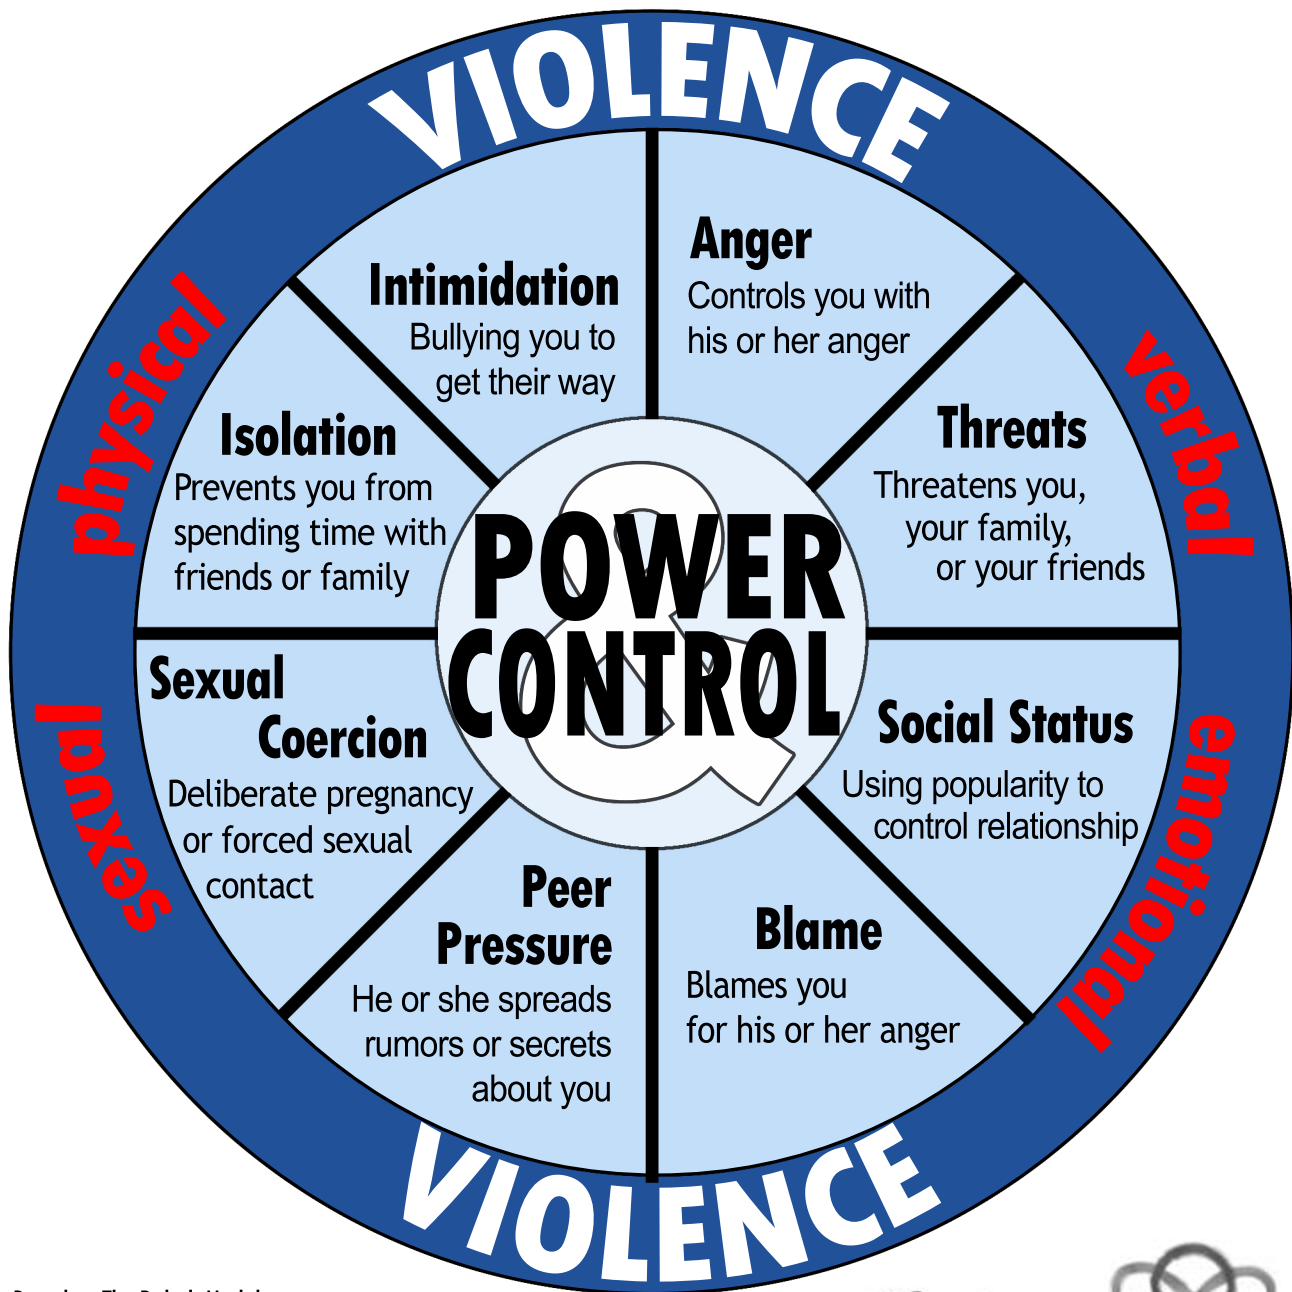

Teen Dating Violence: Power & Control Wheel

Based on The Duluth Model
www.TheDuluthModel.org

Life. Love. 
Jennifer Ann's Group™
The Jennifer Ann Crecente Memorial Group, Inc.